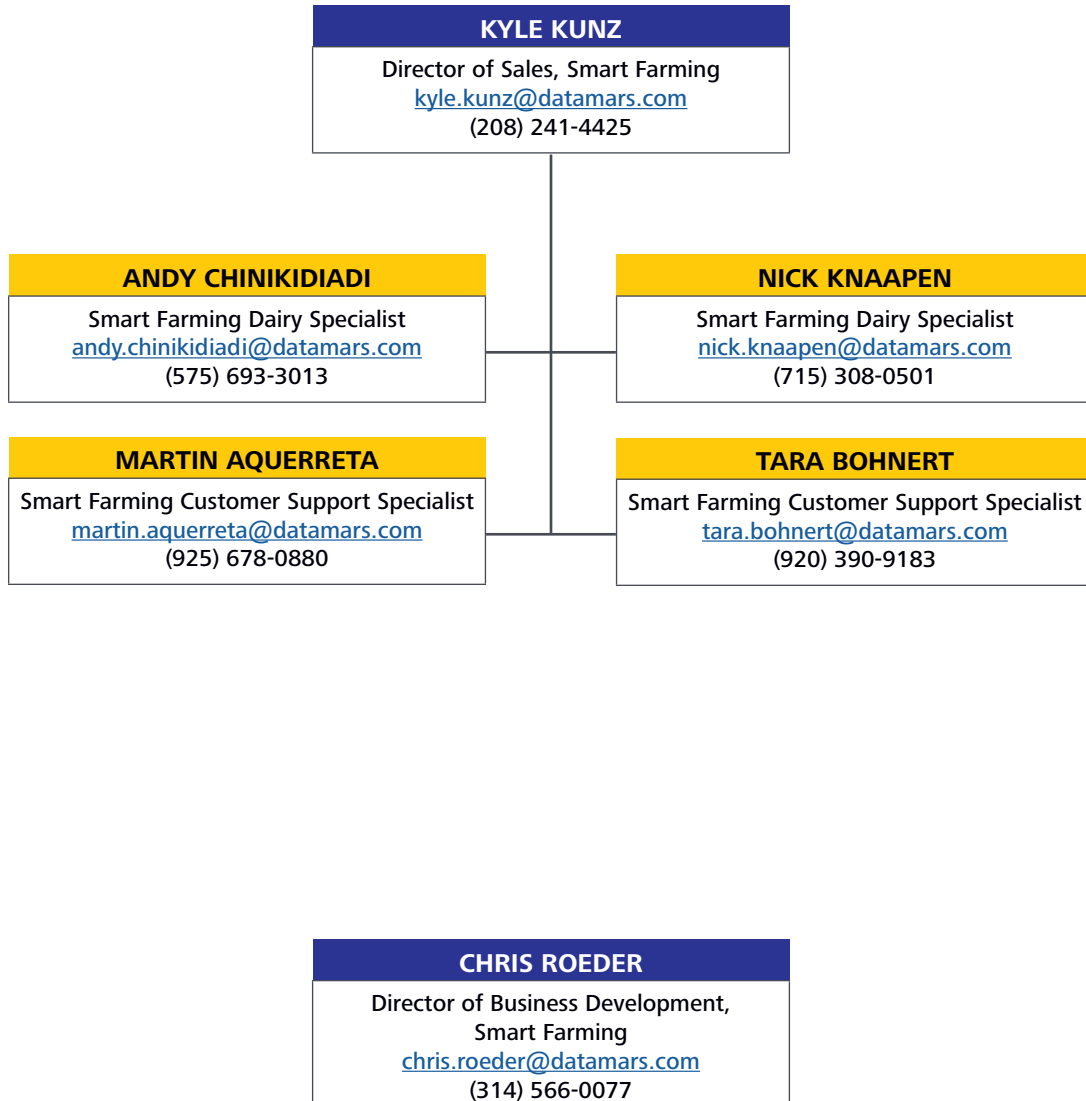

SMART FARMING SALES AND BUSINESS DEVELOPMENT TEAM

CUSTOMER SUPPORT (800) 433-3112 or customerservice@datamars.com