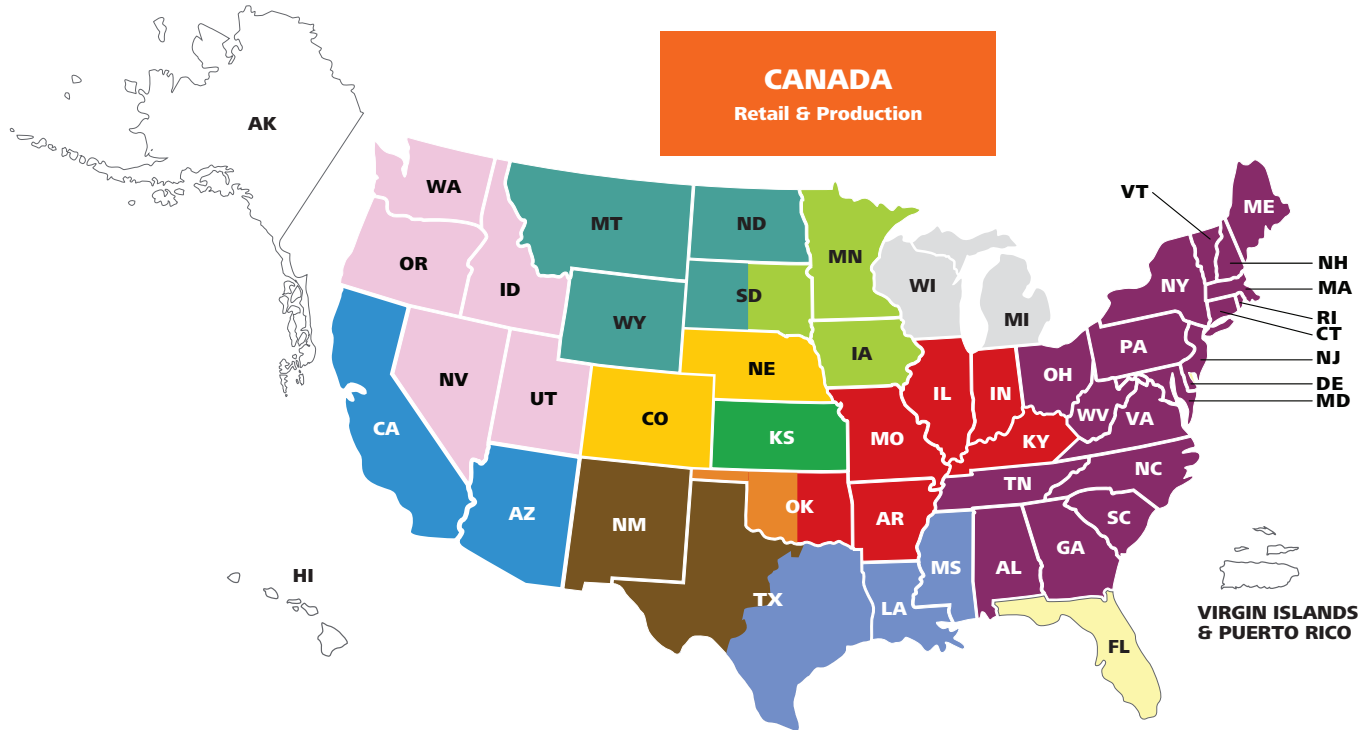

PRODUCTION SALES TEAM REGIONAL MAP

TODD TIEPERMAN
National Account Manager
todd.tieperman@datamars.com
(918) 640-2770 – HI, AK, VI, PR

CURTIS HRBACEK
Regional Sales Manager, West
curtis.hrbackek@datamars.com
(580) 768-0035 – W. OK